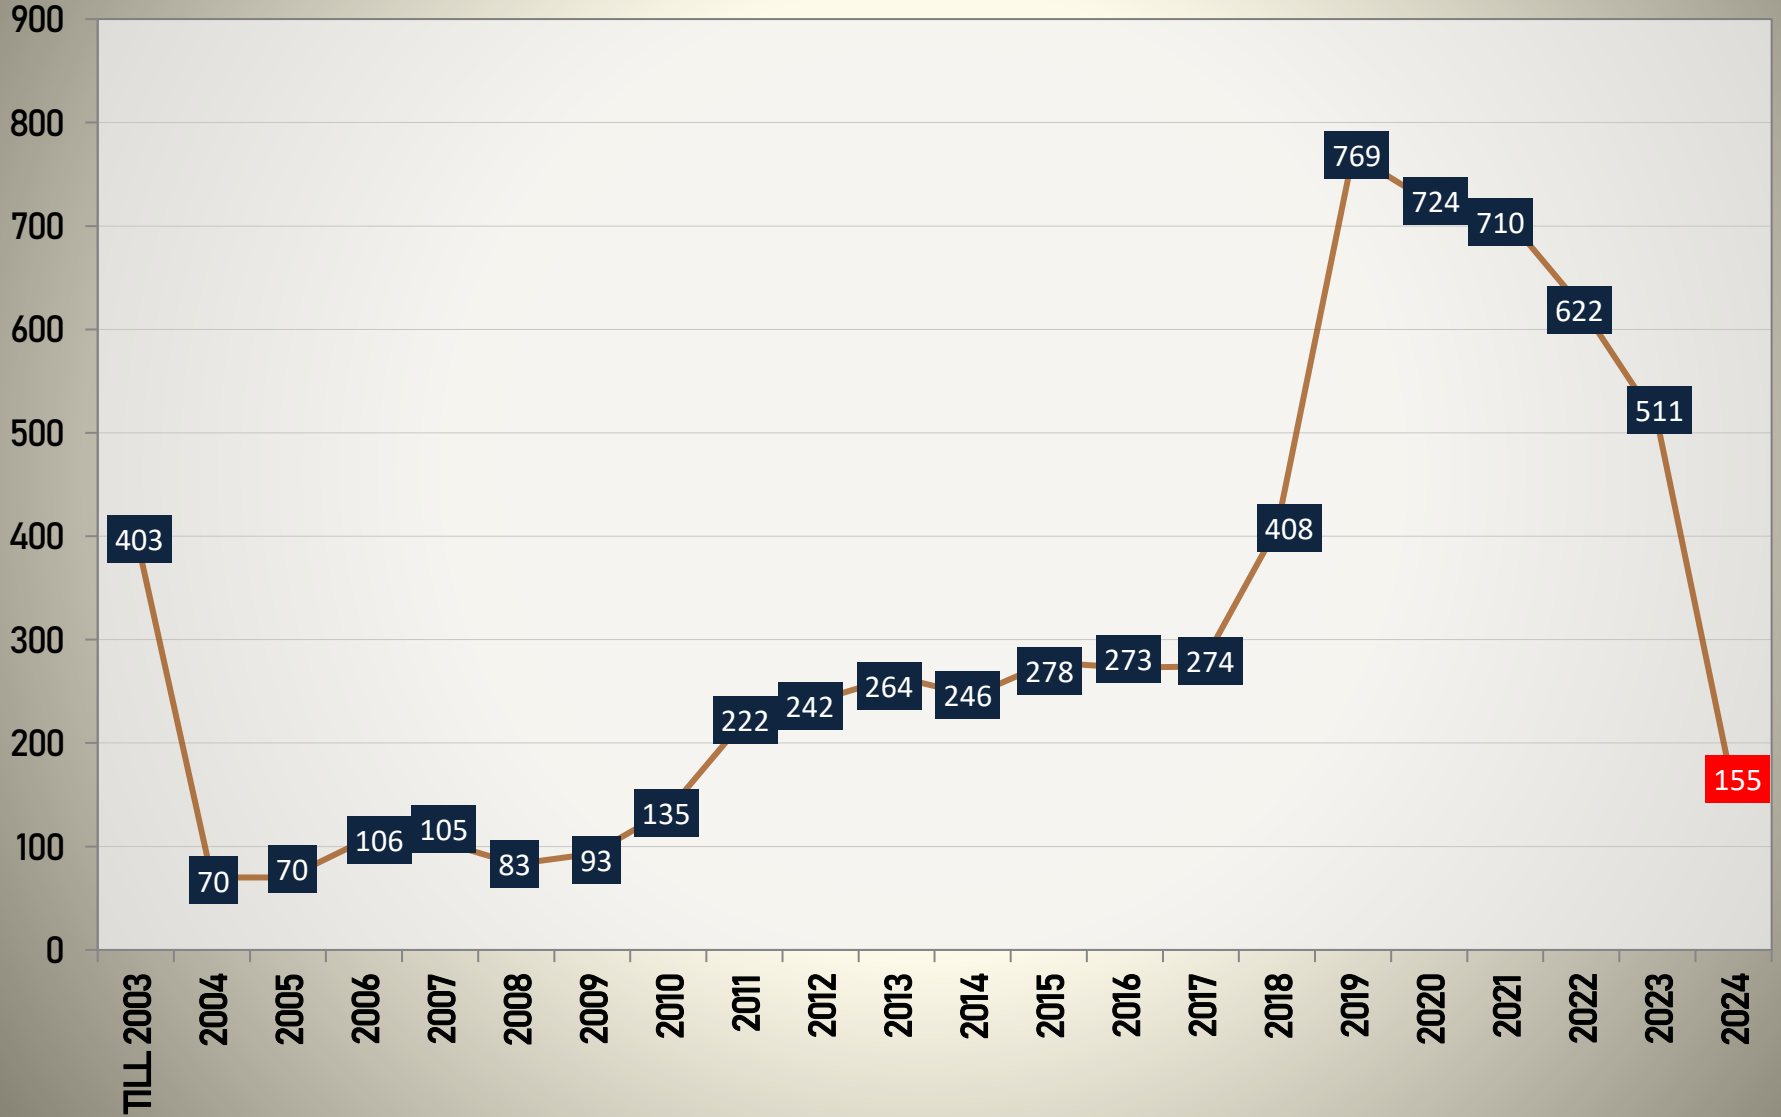

PUBLICATION DETAILS IN GOOGLE SCHOLAR (1986-April 2024)

YEAR	PUBLICATIONS
1986-2003	402
2004	79
2005	77
2006	120
2007	132
2008	107
2009	125
2010	207
2011	362
2012	434
2013	474
2014	454
2015	478
2016	593
2017	575
2018	809
2019	1096
2020	1179
2021	985
2022	889
2023	746
2024*	249

SCOPUS: PUBLICATION DETAILS (1986-April 2024)

SCOPUS PUBLICATION TREND